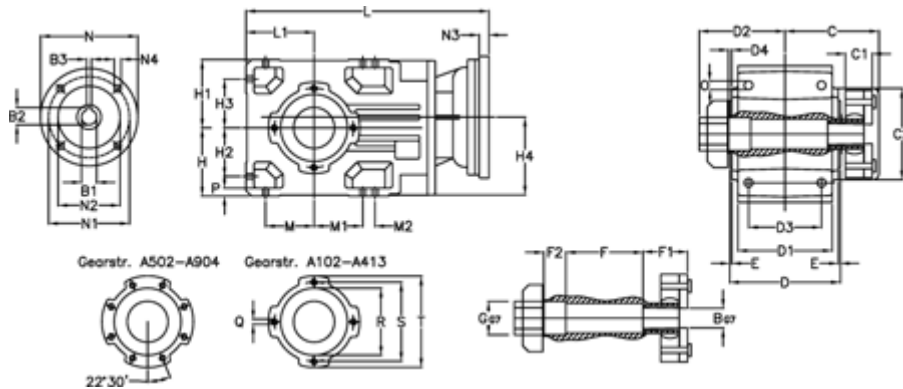

Article number: 29600105866020
 Description: Bevel helical gearbox
 A102QF20-58,6-P63B5

Measures

B = 20	D1 = 95	F2 = 36	L = 282.5	N3 = -
B1 = 11	D2 = 90	G = 32	L1 = 70	N4 = M8x19
B2 = 12.8	D3 = 75	GA = 14,5 NM	M = 50.0	O = 9.5
B3 = 4	d4 = 4.5	H = 70	M1 = 50.0	P = 9
C = 101.5	Description = A102QF-xx-P63 B5	H1 = 70	M2 = -	Q = M8x12
C1 = 29	E = 3.0	H2 = 50.0	N = 140	R = 80
C2 = 83.0	F = 77.5	H3 = 50.0	N1 = 115	S = 100
D = 117	F1 = 36.0	H4 = 83.0	N2 = 95	T = 120